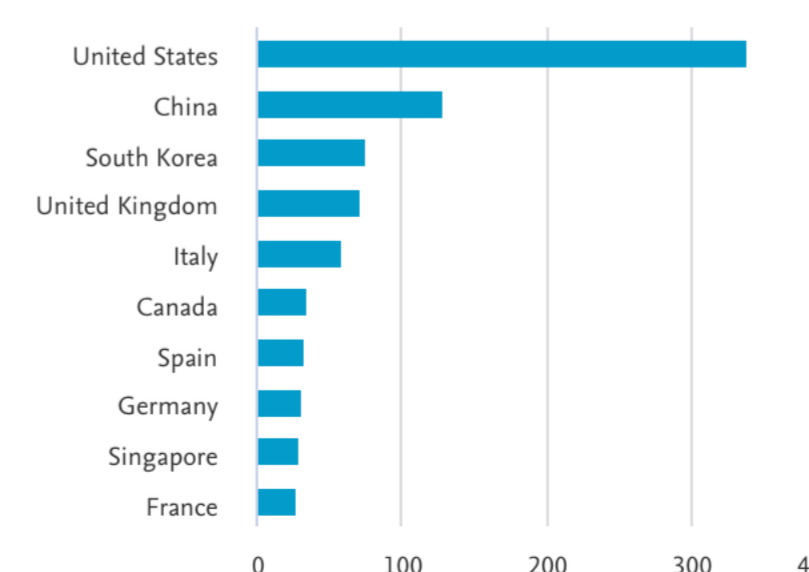

812 document results

Select year range to analyze: 1991 to 2019 Analyze

Affiliation ↑

Documents ↓

Tsinghua University	34
Northwestern University	32
Università degli Studi di Roma Tor Vergata	28
University of Illinois at Urbana-Champaign	22
Chinese Academy of Sciences	22
North Carolina State University	19
Georgia Institute of Technology	18
University of Kent	17
Seoul National University	16
Tampere University of Technologv	14

Documents by affiliation

Compare the document counts for up to 15 affiliations

Click on cards below to see additional data.

Documents by year

Documents per year by source

Documents by author

Documents by country/territory