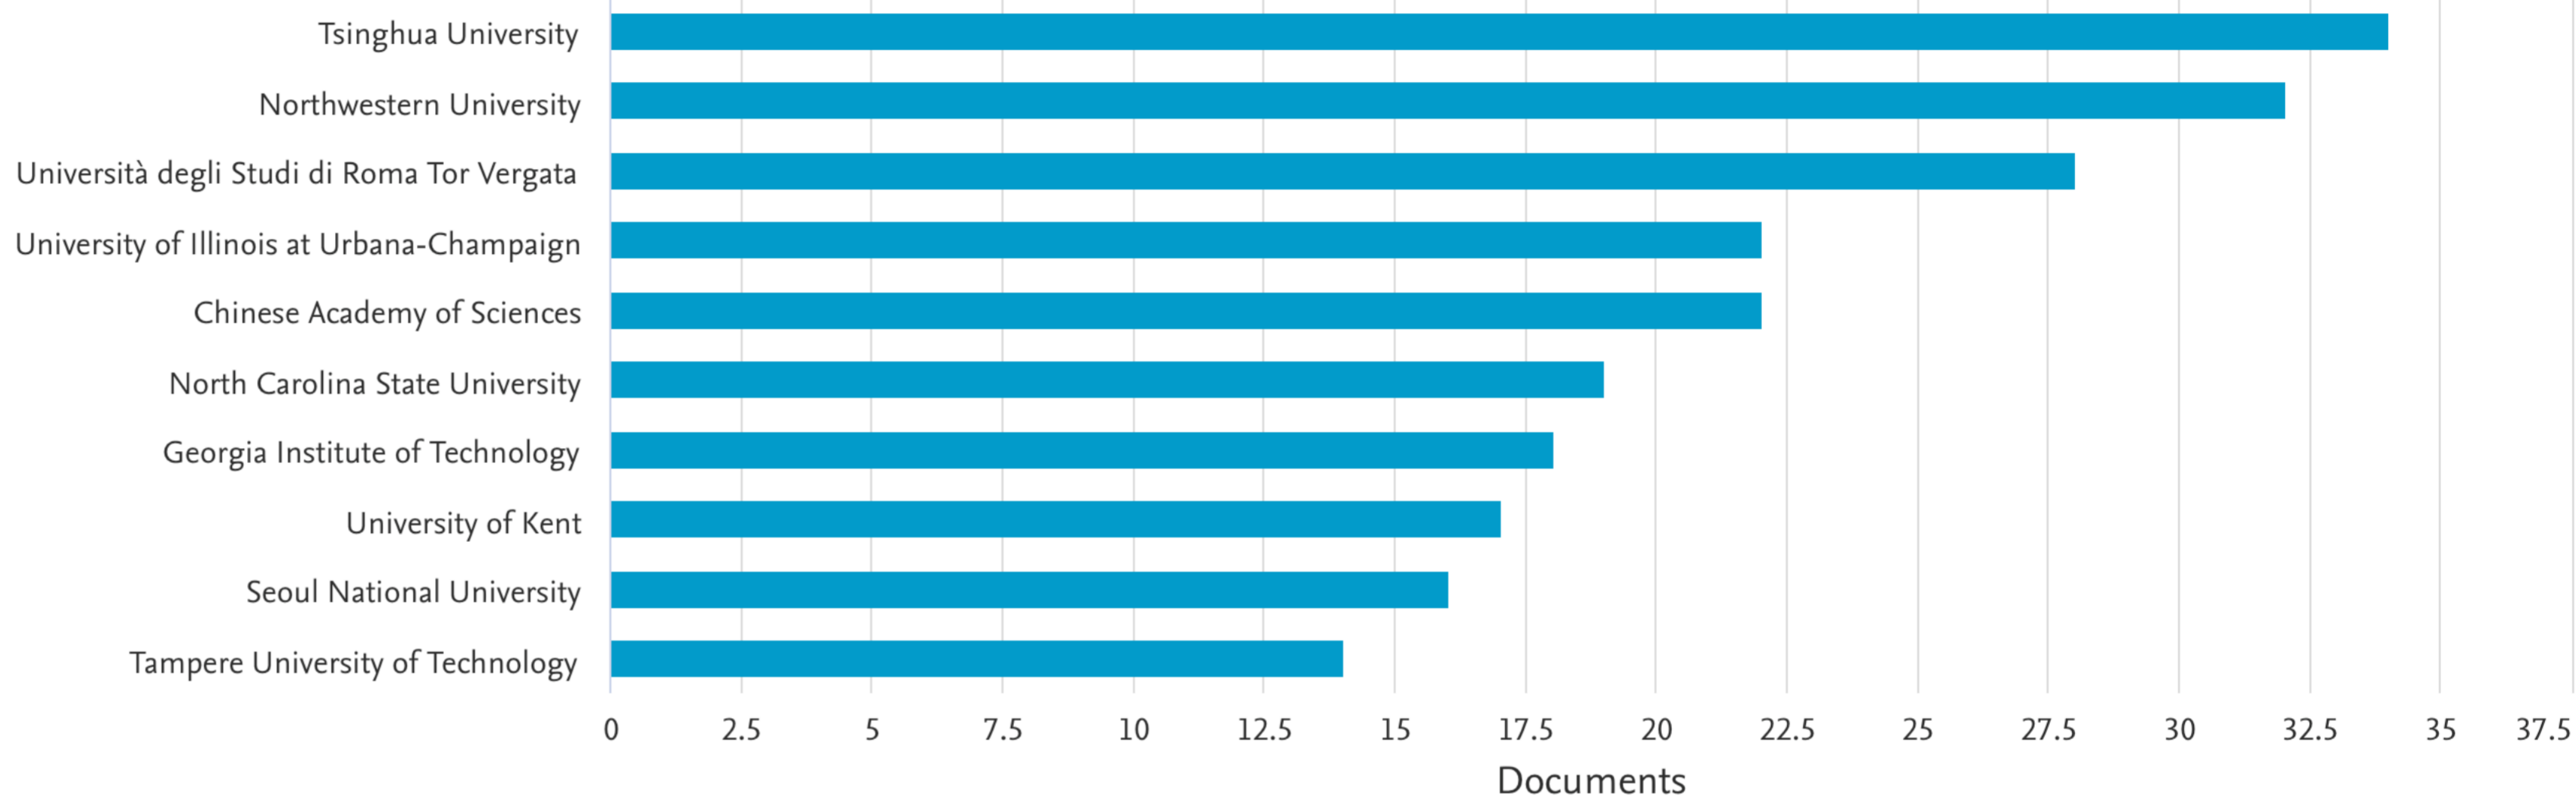

812 document results

Select year range to analyze: 1991 to 2019 Analyze

Affiliation ↑

Documents ↓

Tsinghua University	34
Northwestern University	32
Università degli Studi di Roma Tor Vergata	28
University of Illinois at Urbana-Champaign	22
Chinese Academy of Sciences	22
North Carolina State University	19
Georgia Institute of Technology	18
University of Kent	17
Seoul National University	16
Tampere University of Technologv	14

Documents by affiliation

Compare the document counts for up to 15 affiliations

Click on cards below to see additional data.

Documents by year

Documents per year by source

Documents by author

Documents by country/territory